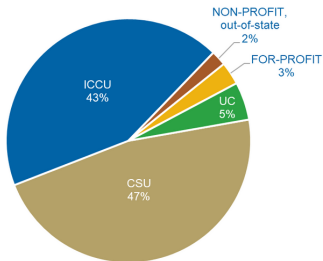

EDUCATION DEANS & DIRECTORS COUNCIL 2022 TEACHER PREPARATION FACTSHEET

The AICCU Education Deans and Directors Council represents 43 colleges, schools, and programs of education which train and credential California's future teacher workforce.

Teacher Supply

- 43% of new teacher credentials were awarded at independent California colleges and universities (ICCU) in 2020-21.
- 45% of students are enrolled in ICCUs' full-time and part-time programs.

New Teaching Credentials by Credential Type and Sector

A multiple subject credential authorizes teaching all subjects in a self-contained K-12 classroom, usually at the elementary level.

A single subject credential authorizes teaching a specific subject, typically at the middle or secondary level.

An educational specialist credential authorizes teaching in seven areas of specialization: mild/moderate disabilities, moderate/ severe disabilities, deaf and hard of hearing, visual impairments, physical and health impairments, early childhood special education, and language and academic development.