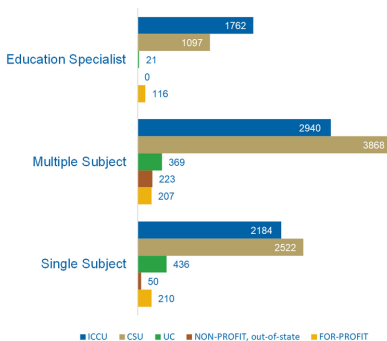

Ethnicity of ICCU Teacher Preparation Enrollment

Of the students who reported their ethnicity, 53% of those enrolled in teacher preparation programs at ICCUs are of a non-Caucasian background.