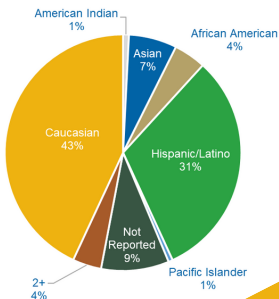

Teacher Supply

- 43% of new teacher credentials were awarded at independent California colleges and universities (ICCU) in 2020-21.
- 45% of students are enrolled in ICCUs' full-time and part-time programs.

Ethnicity of ICCU Teacher Preparation Enrollment

Of the students who reported their ethnicity, 53% of those enrolled in teacher preparation programs at ICCUs are of a non-Caucasian background.

1121 L Street, Suite 802
Sacramento, CA, 95814
aiccu.edu